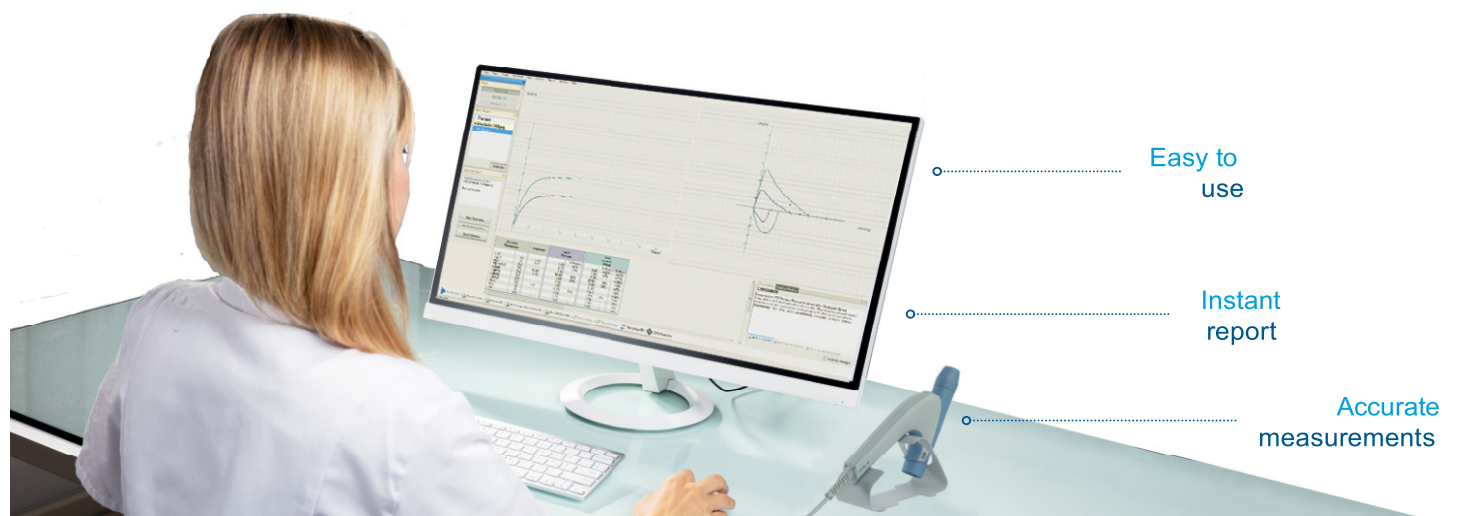

BTL SPIROMETRY

PROFESSIONAL SOLUTIONS FOR SPIROMETRY

POWERED BY

Easy to
use

Instant
report

Accurate
measurements

ANY KIND OF SPIROMETRY TEST

BTL CARDIOPOINT SPIRO